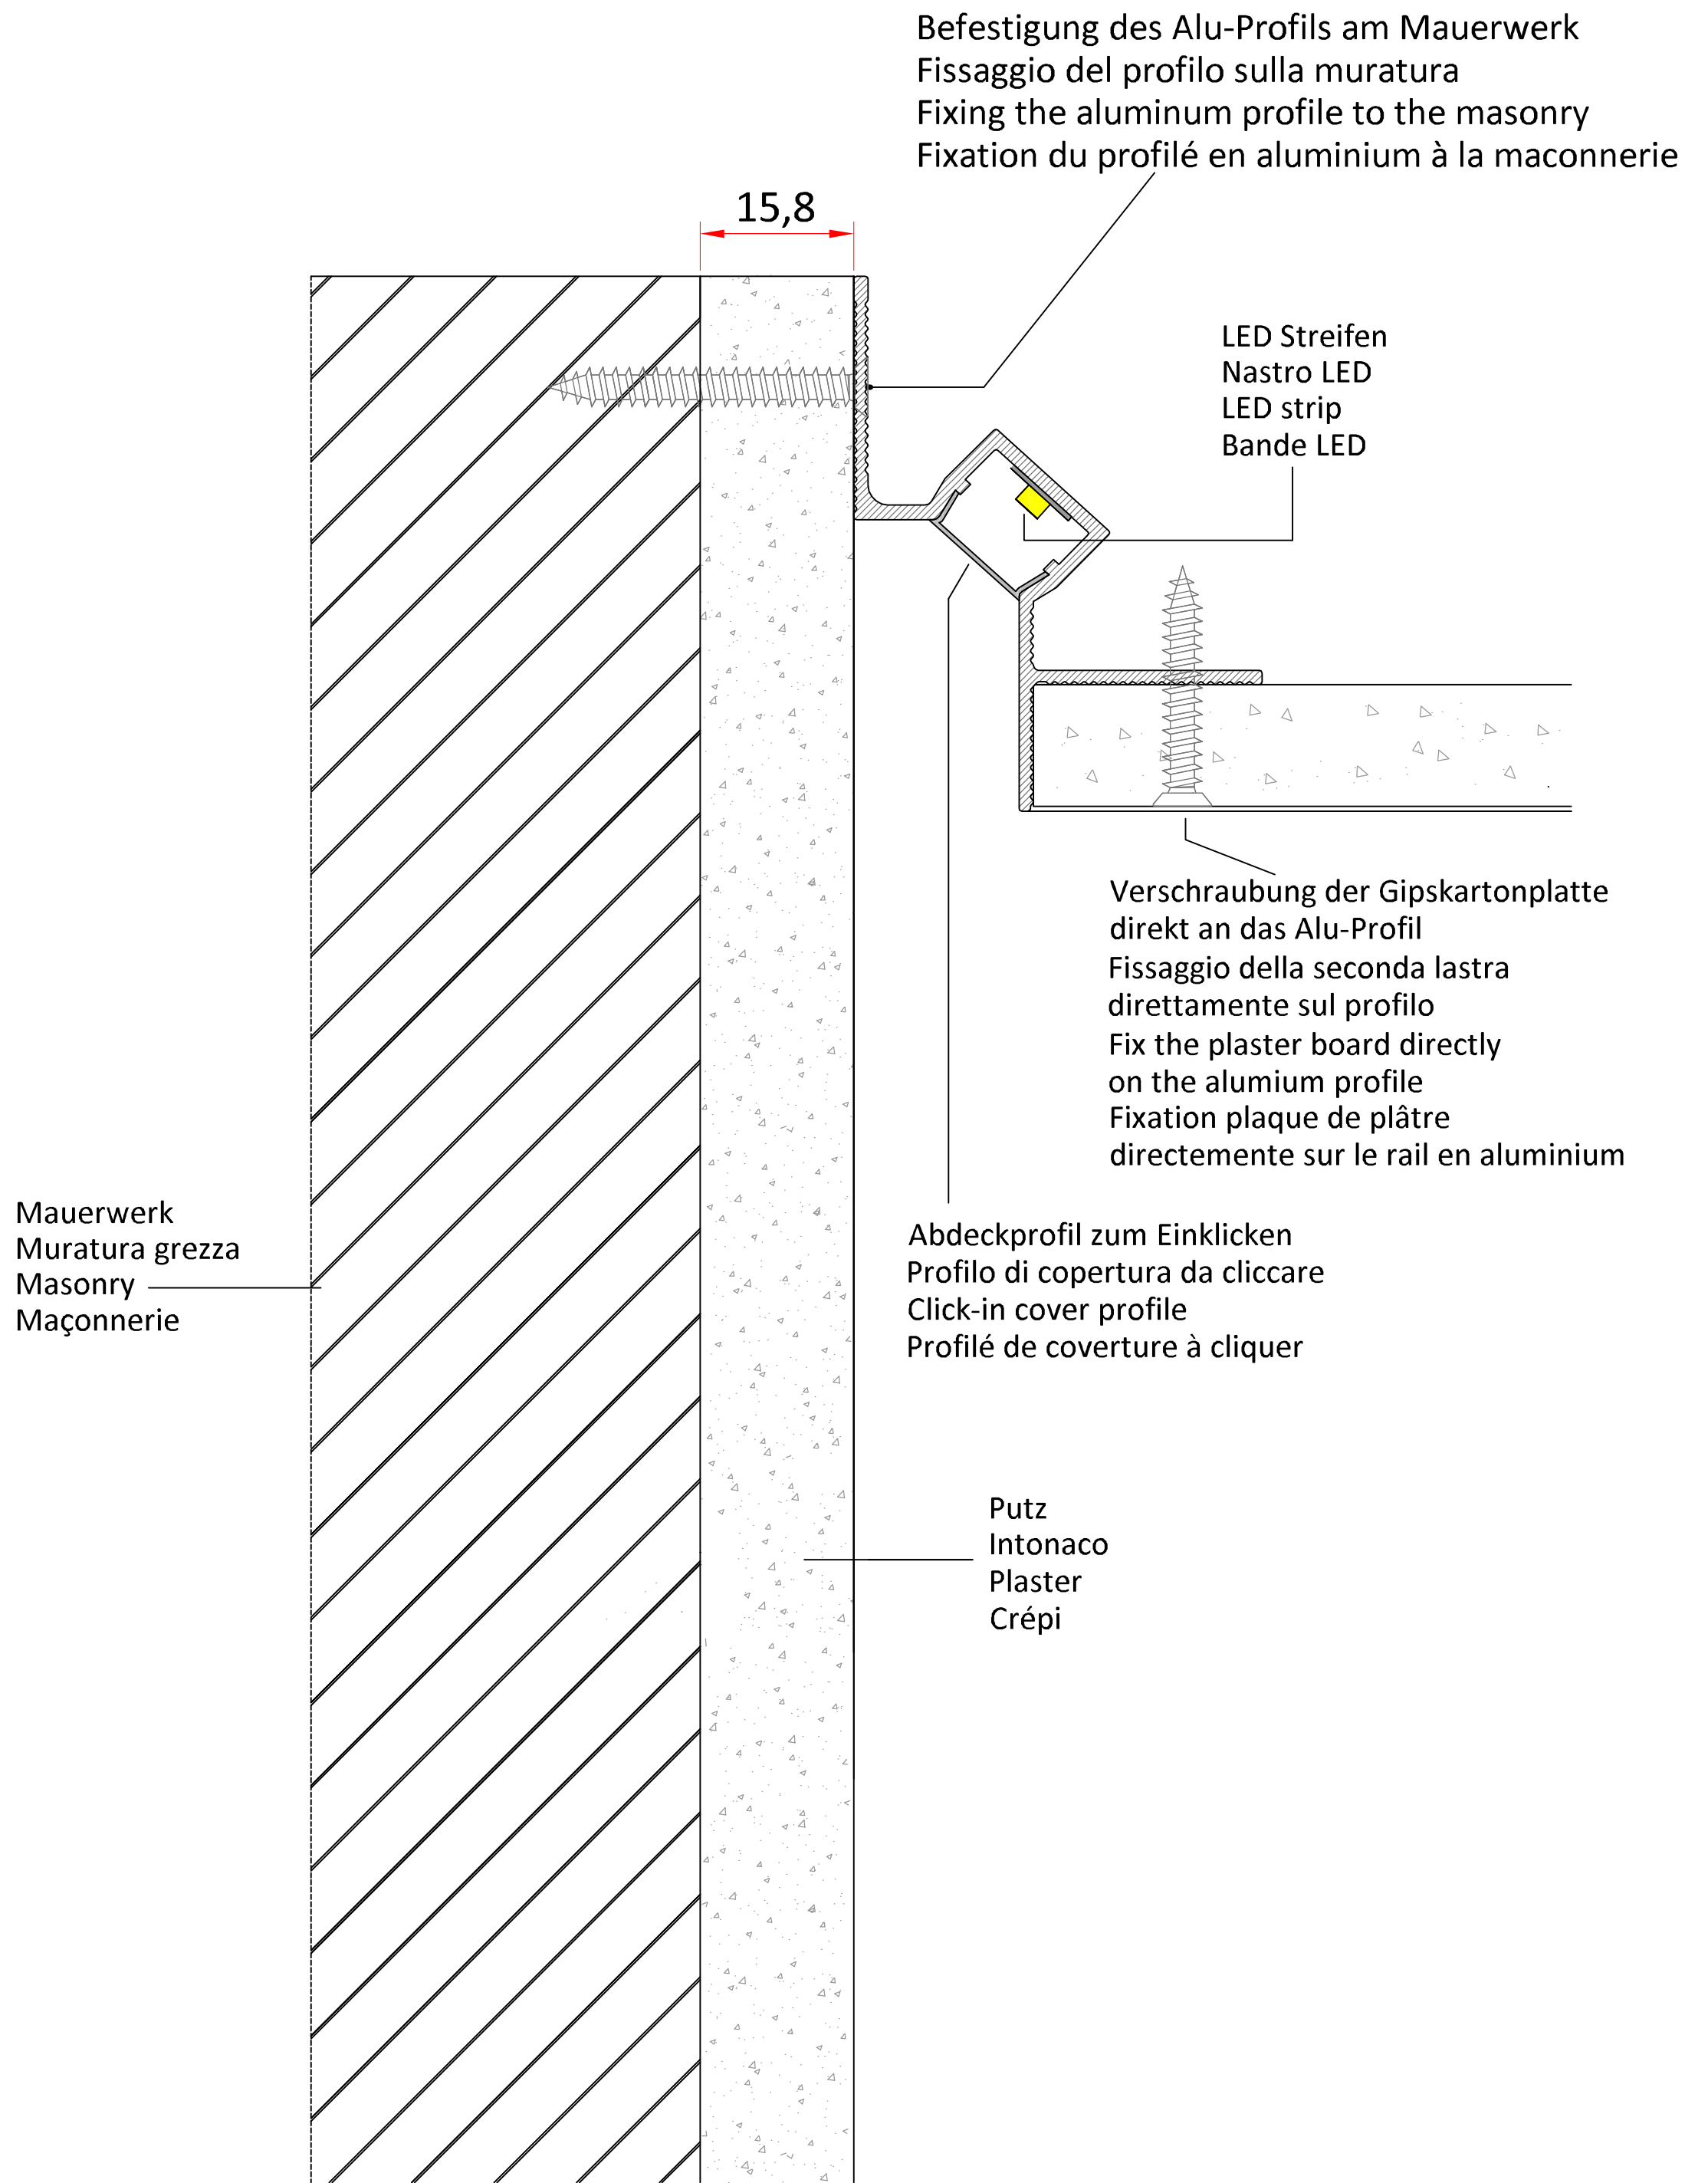

ILLU-A Art.10024

Massivbau/Strutture massicce/Solid construction/Maçonnerie

AGS-Systems - 39025 Naturno (Italy)

Drawing	Art. 10024	Scala 1:1	Date	16/09/2024
This drawing is copyright by AGS-systems and exclusive, protected by law and cannot reproduced without written affirmation				AGS-systems - 39025 Naturno (Italy) Stava 47B tel. 0039 0473 666376 - info@ags-systems.com