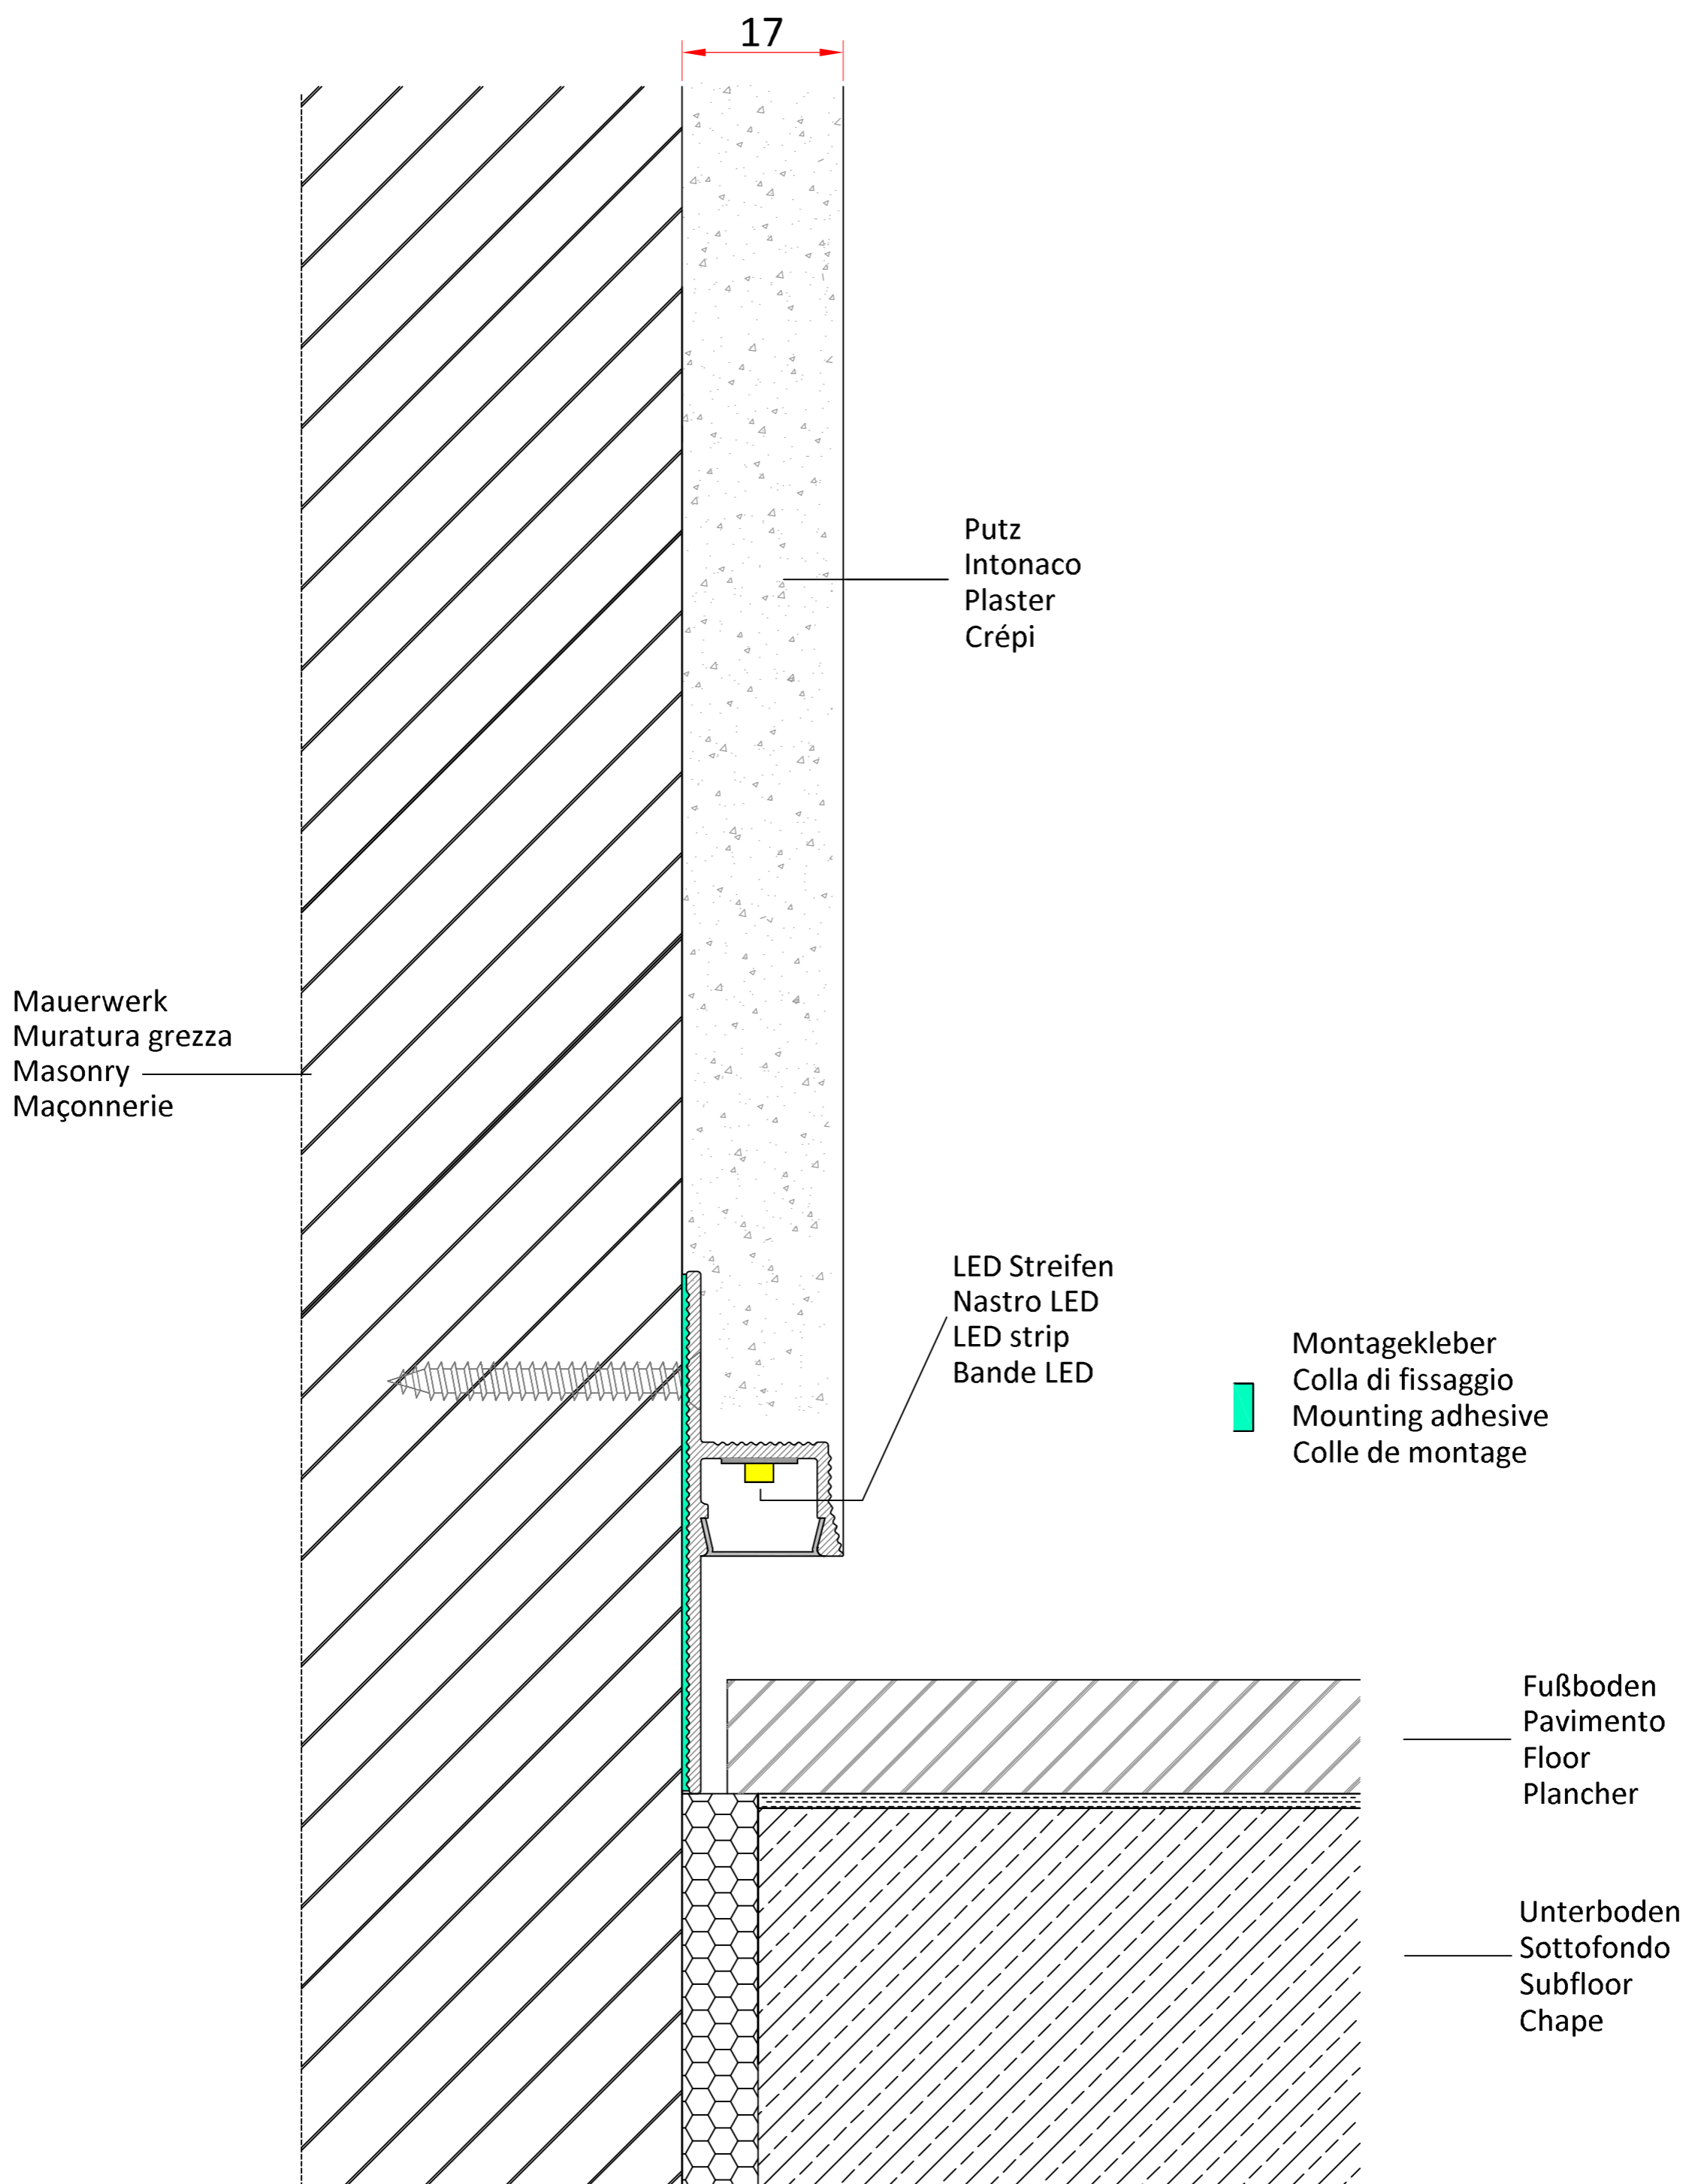

ILLU-B Art.10025

Massivbau/Strutture massicce/Solid construction/Maçonnerie

AGS-Systems - 39025 Naturno (Italy)

Drawing	Art. 10025	Scala 1:1	Date	16/09/2024
This drawing is copyright by AGS-systems and exclusive, protected by law and cannot reproduced without written affirmation				AGS-systems - 39025 Naturno (Italy) Stava 47B tel. 0039 0473 666376 - info@ags-systems.com